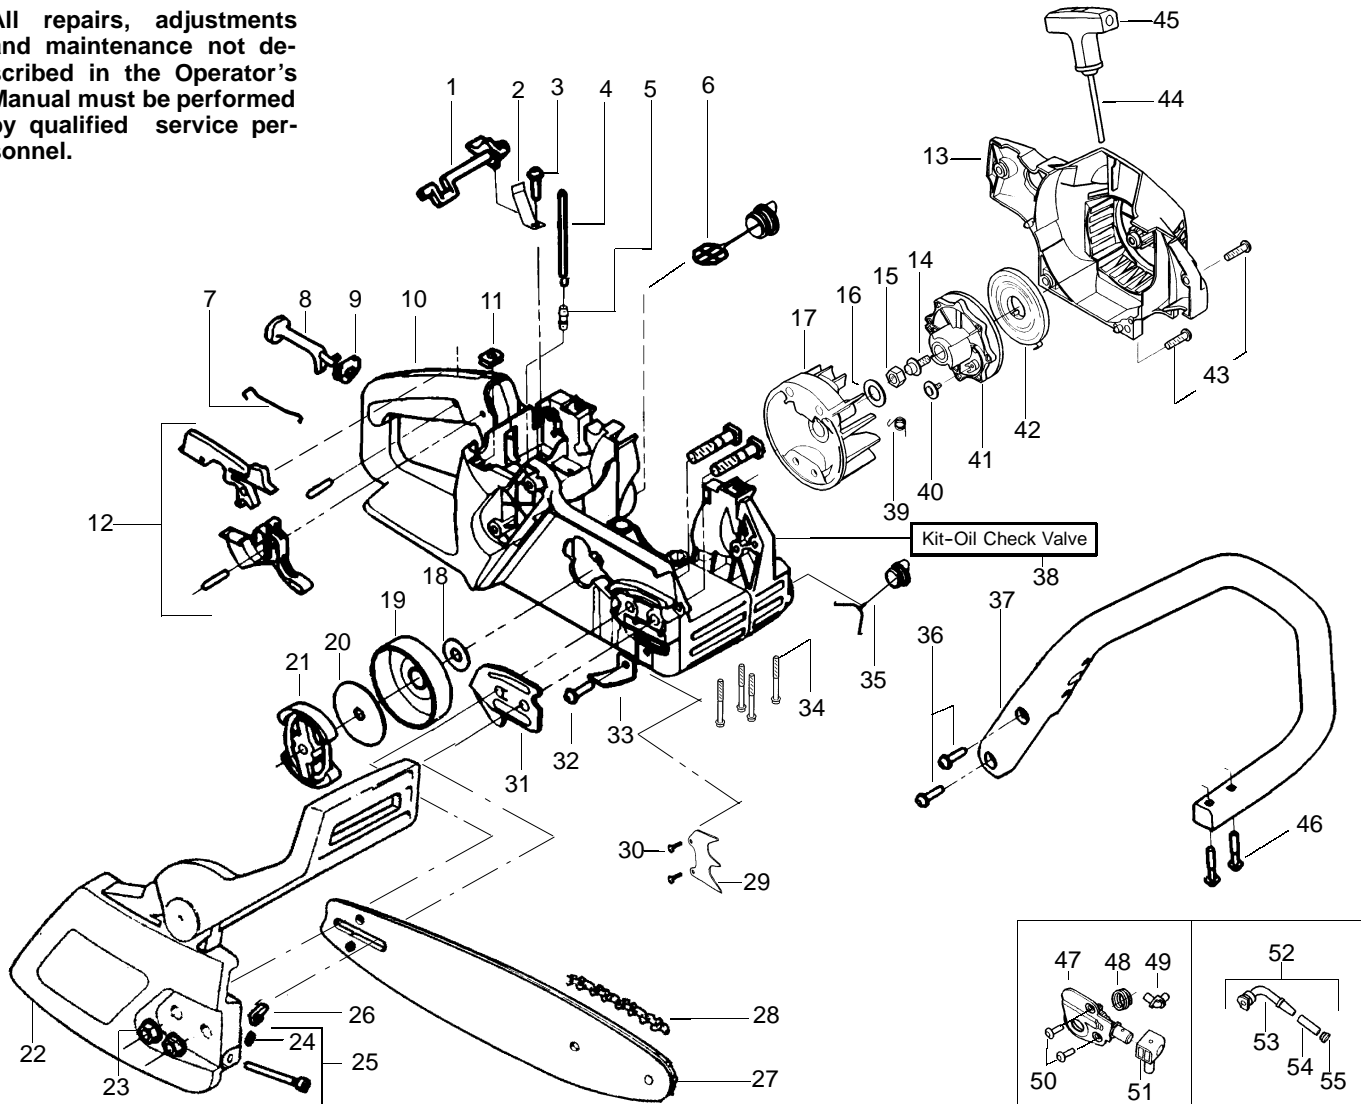

▲ WARNING

All repairs, adjustments and maintenance not described in the Operator's Manual must be performed by qualified service personnel.

Ref.	Part No.	Description	Ref.	Part No.	Description	Ref.	Part No.	Description
1.	530038227	Lever-Switch (Includes Pin)	21.	530014949	Assy. - Clutch	41.	530037817	Pulley-Starter
2.	530016149	Spring-Switch	22.	530054736	Assy-Chain Brake	42.	530027531	Spring-Starter
3.	530015775	Screw	23.	530015917	Nut-Bar Mounting	43.	530015892	Screw
4.	530069216	Kit-Fuel Line (Large)	24.	530038593	Retainer-Bar Adjust	44.	530069232	Kit-Rope
5.	530023877	Fitting	25.	530069611	Kit-Bar Adjust (incl.24,26)	45.	530056402	Handle-Starter
6.	530047192	Assy-Fuel Cap	26.	530015826	Pin-Bar Adjust	46.	530015940	Screw
7.	530037809	Wire-Throttle	27.	530044915	Bar-16"	47.	530071259	Kit-Oil Pump (incl 48,49,51)
8.	530047989	Lever-Choke	28.	538248288	Chain-16"	48.	530037820	Gear-Worm Spring
9.	530038406	Grommet-Choke Knob	29.	530014381	Kit-Spike	49.	530049477	Elbow-Oil Pickup
10.	530056606	Assy-Chassis	30.	530015805	Screw	50.	530016064	Screw
11.	530015922	Nut-Speed	31.	530038238	Plate-Bar Mounting	51.	530019206	Seal Block
12.	530071305	Kit-Trigger & Lockout	32.	530015814	Screw	52.	530047663	Assy-Oil-Pickup (Incl. 53-55)
13.	530054175	Housing-Fan	33.	530029850	Chain Catcher	53.	530038373	Pickup-Oiler
14.	530015920	Screw	34.	530016132	Screw	54.	530037821	Filter-Oil
15.	530016134	Nut-Flywheel	35.	530010846	Assy-Oil Cap	55.	530030189	Plug-Oil Filter
16.	530015127	Washer-Flywheel	36.	530015814	Screw			
17.	530039209	Assy-Flywheel	37.	530056798	Handle-Front			
18.	530015907	Washer - Thrust	38.	530071666	Kit-Oil Check Valve			
19.	530047061	Assy-Drum W/brg.	39.	530023817	Spring - Starter Dog			
20.	530015611	Washer-Clutch	40.	530016080	Screw			

✓ = NEW PART NUMBER FOR THIS IPL

★ = REFER TO THE SERVICE REFERENCE INDICATED FOR MORE INFORMATION. (LOCATED AT END OF IPL)