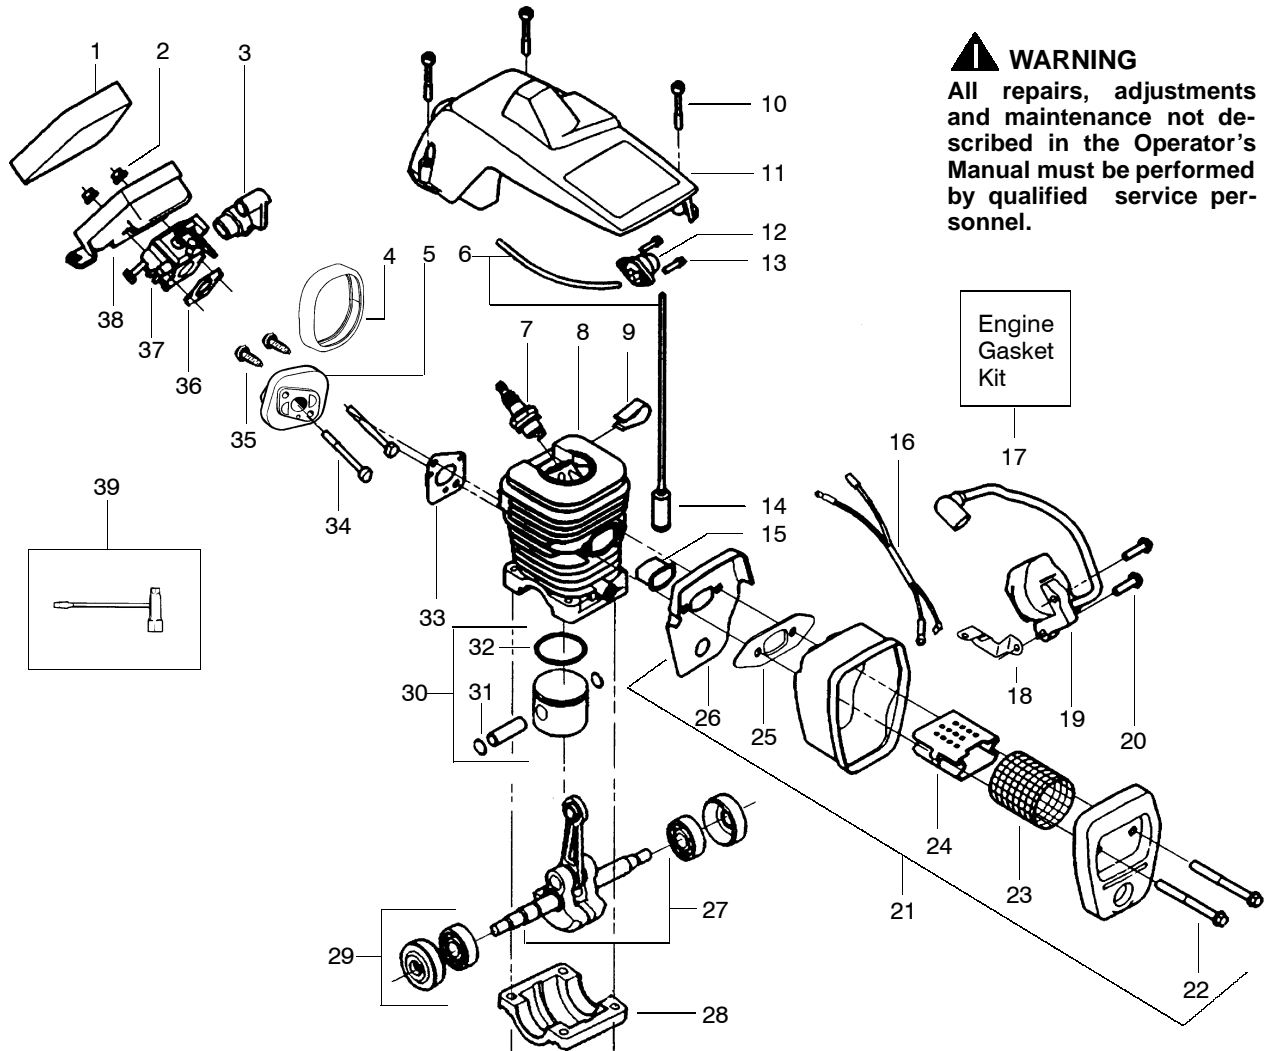

⚠ WARNING
All repairs, adjustments and maintenance not described in the Operator's Manual must be performed by qualified service personnel.

Ref.	Part No.	Description	Ref.	Part No.	Description	Ref.	Part No.	Description
1.	530037793	Foam—Air Filter	17.	530069608	Kit—Engine Gasket (Incl. 25, 33 & 36)	31.	530015697	Retainer—Piston Pin
2.	530016101	Nut	18.	530047442	Strap—Ground	32.	530038729	Ring – Piston
3.	530035526	Grommet—Carb Adjust	19.	530039198	Module—Ignition	33.	530069608	Gasket – Adapter(kit)
4.	530054144	Seal—Carb Adapter	20.	530015814	Screw	34.	530016187	Screw
5.	530049700	Adapter—Carb.	21.	530047207	Assy—Muffer (Incl. 22–26)	35.	530016386	Screw
6.	530069247	Kit—Fuel Line (Small)	22.	530016132	Screw	36.	530069608	Gasket – Carb.(kit)
7.	952030150	Spark Plug (RCJ–7Y)	23.	530036103	Screen—Spark	37.	530071618	Kit—Carburetor (W14A)
8.	530012411	Cylinder	24.	530037813	Diffuser—Muffer	38.	530037804	Housing—Air Filter
9.	530016136	Clip—High Tension Lead	25.	530069608	Gasket—Muffer(kit)	39.	530031135	Wrench – Bar
10.	530016153	Screw	26.	530049870	Backplate—Muffer			
11.	530057596	Shield—Cylinder	27.	530047062	Assy. – Crankshaft			
12.	530047213	Assy—Air Purge	28.	530037935	Cap—Crankcase			
13.	530015780	Screw	29.	530056363	Assy.—Seal & Bearing			
14.	530095646	Assy—Fuel Pick—up	30.	530071408	Kit—Piston(Incl. 31 & 32)			
15.	530037652	Insulator—Heat				Not Shown		
16.	530052296	Assy. –Wire Harness				530163759	Operator Manual	

✓ = NEW PART NUMBER FOR THIS IPL   * = REFER TO THE SERVICE REFERENCE INDICATED FOR MORE INFORMATION. (LOCATED AT END OF IPL)
● = THESE PARTS ARE ILLUSTRATED FOR CLARITY. ORDER COMPLETE ASSEMBLY.